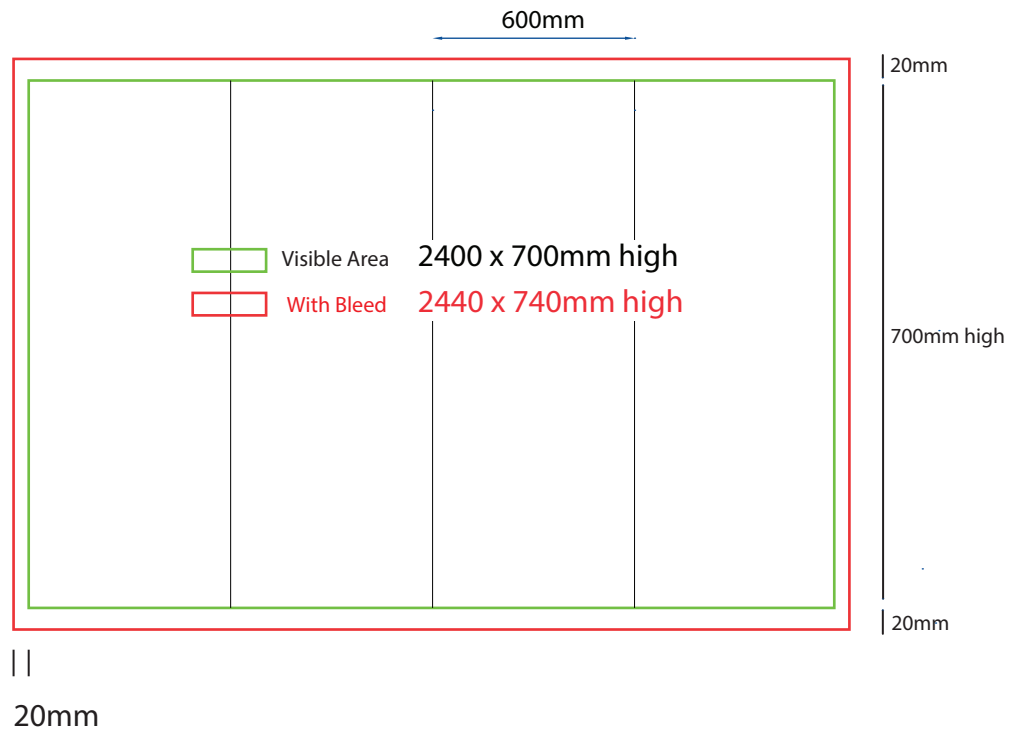

600mm sq x 700mm high

www.maxdisplays.com.au

How to Setup Print Ready Artwork

- Convert all text to outlines
- Embed all images and elements as per template
- No trim, crop or registration marks
- Artwork supplied as a PDF
- Bitmap images no less than 130 DPI

Sending Us Your Files

- Files under 10MB email to design@maxdisplay.com.au
- Over 10MB files, send your download link to our email or upload to our website www.maxdisplays.com.au