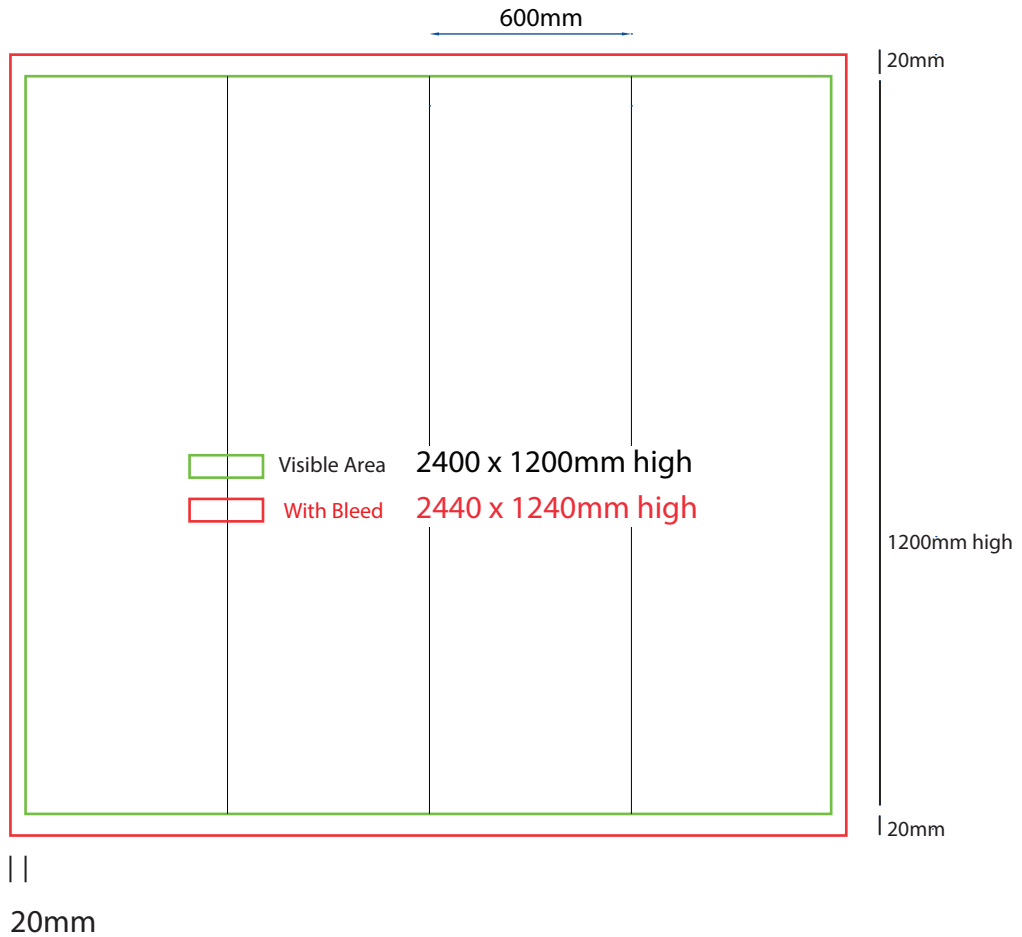

600mm sq x 1200mm high

www.maxdisplays.com.au

How to Setup Print Ready Artwork

- Convert all text to outlines
- Embed all images and elements as per template
- No trim, crop or registration marks
- Artwork supplied as a PDF
- Bitmap images no less than 130 DPI

Sending Us Your Files

- Files under 10MB email to design@maxdisplay.com.au
- Over 10MB files, send your download link to our email or upload to our website www.maxdisplays.com.au