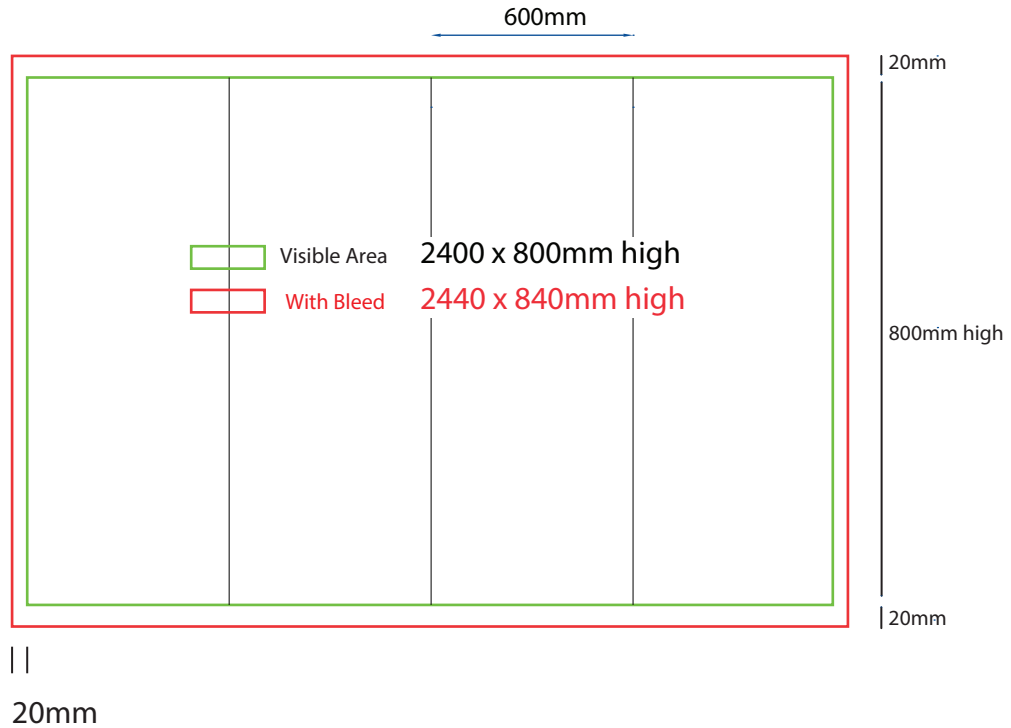

www.maxdisplays.com.au

How to Setup Print Ready Artwork

- Convert all text to outlines
- Embed all images and elements as per template
- No trim, crop or registration marks
- Artwork supplied as a PDF
- Bitmap images no less than 130 DPI

Sending Us Your Files

- Files under 10MB email to design@maxdisplay.com.au
- Over 10MB files, send your download link to our email or upload to our website www.maxdisplays.com.au