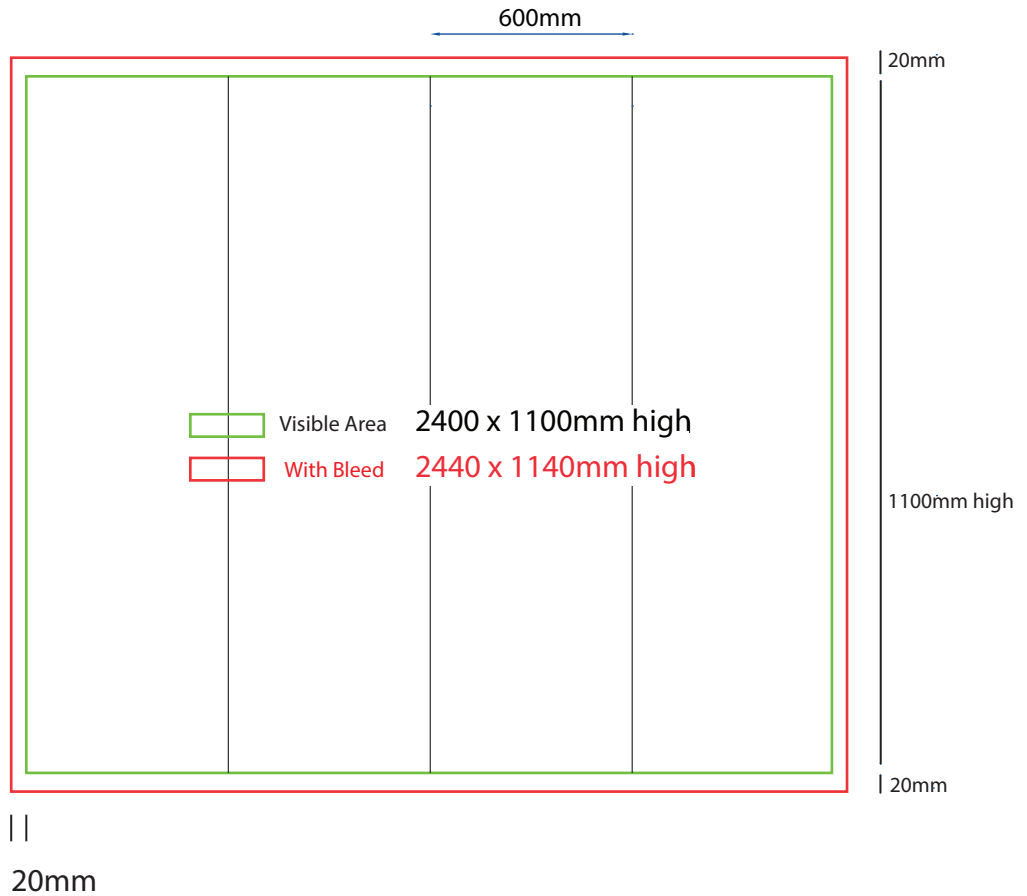

600mm sq x 1100mm high

www.maxdisplays.com.au

How to Setup Print Ready Artwork

- Convert all text to outlines
- Embed all images and elements as per template
- No trim, crop or registration marks
- Artwork supplied as a PDF
- Bitmap images no less than 130 DPI

Sending Us Your Files

- Files under 10MB email to design@maxdisplay.com.au
- Over 10MB files, send your download link to our email or upload to our website www.maxdisplays.com.au