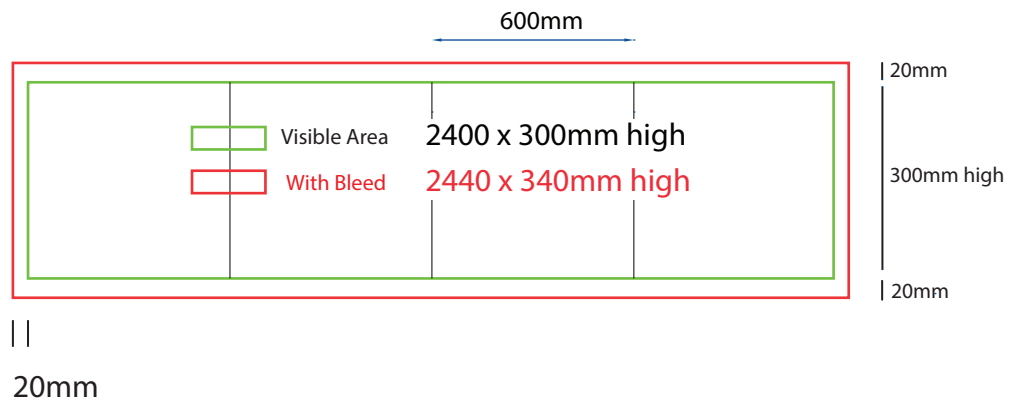

www.maxdisplays.com.au

How to Setup Print Ready Artwork

- Convert all text to outlines
- Embed all images and elements as per template
- No trim, crop or registration marks
- Artwork supplied as a PDF
- Bitmap images no less than 130 DPI

Sending Us Your Files

- Files under 10MB email to design@maxdisplay.com.au
- Over 10MB files, send your download link to our email or upload to our website www.maxdisplays.com.au