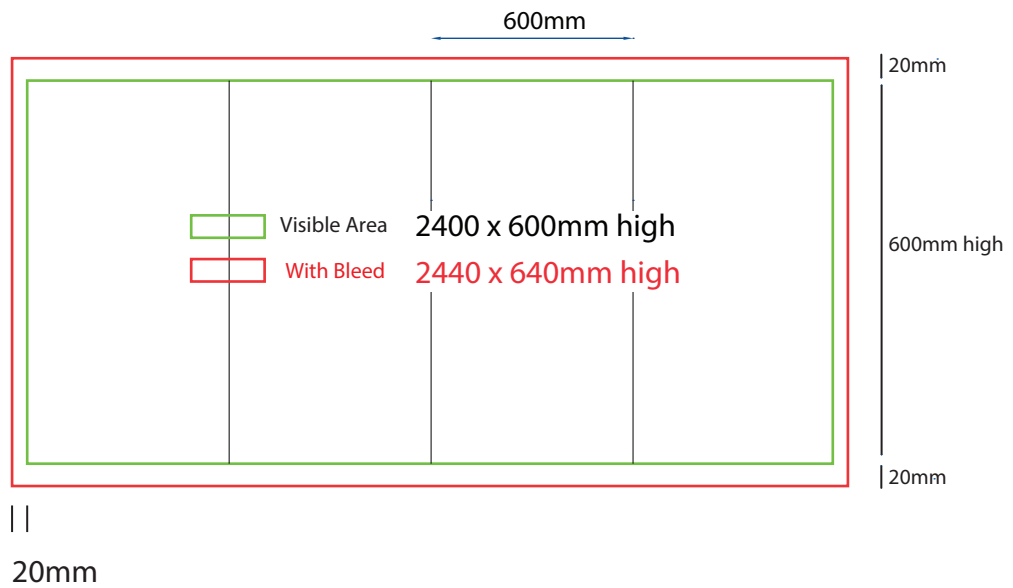

600mm sq x 600mm high

www.maxdisplays.com.au

How to Setup Print Ready Artwork

- Convert all text to outlines
- Embed all images and elements as per template
- No trim, crop or registration marks
- Artwork supplied as a PDF
- Bitmap images no less than 130 DPI

Sending Us Your Files

- Files under 10MB email to design@maxdisplay.com.au
- Over 10MB files, send your download link to our email or upload to our website www.maxdisplays.com.au