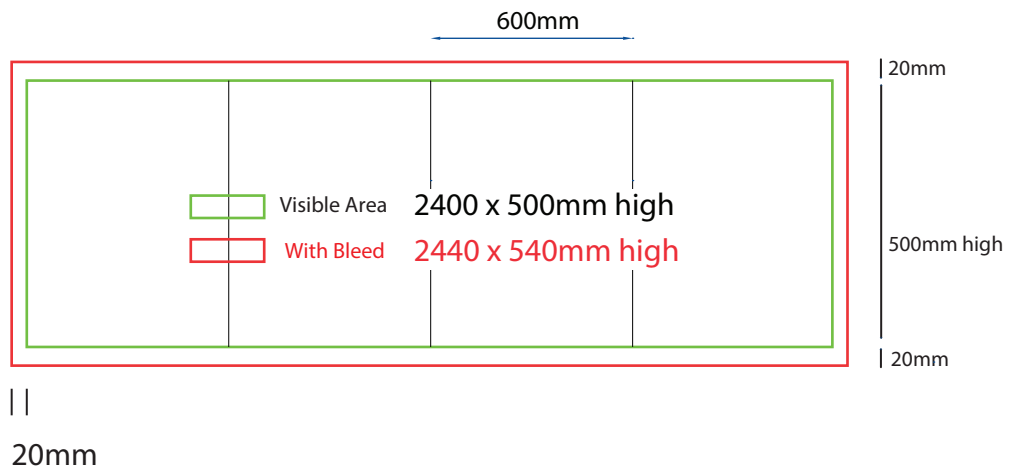

600mm sq x 500mm high

www.maxdisplays.com.au

How to Setup Print Ready Artwork

- Convert all text to outlines
- Embed all images and elements as per template
- No trim, crop or registration marks
- Artwork supplied as a PDF
- Bitmap images no less than 130 DPI

Sending Us Your Files

- Files under 10MB email to design@maxdisplay.com.au
- Over 10MB files, send your download link to our email or upload to our website www.maxdisplays.com.au