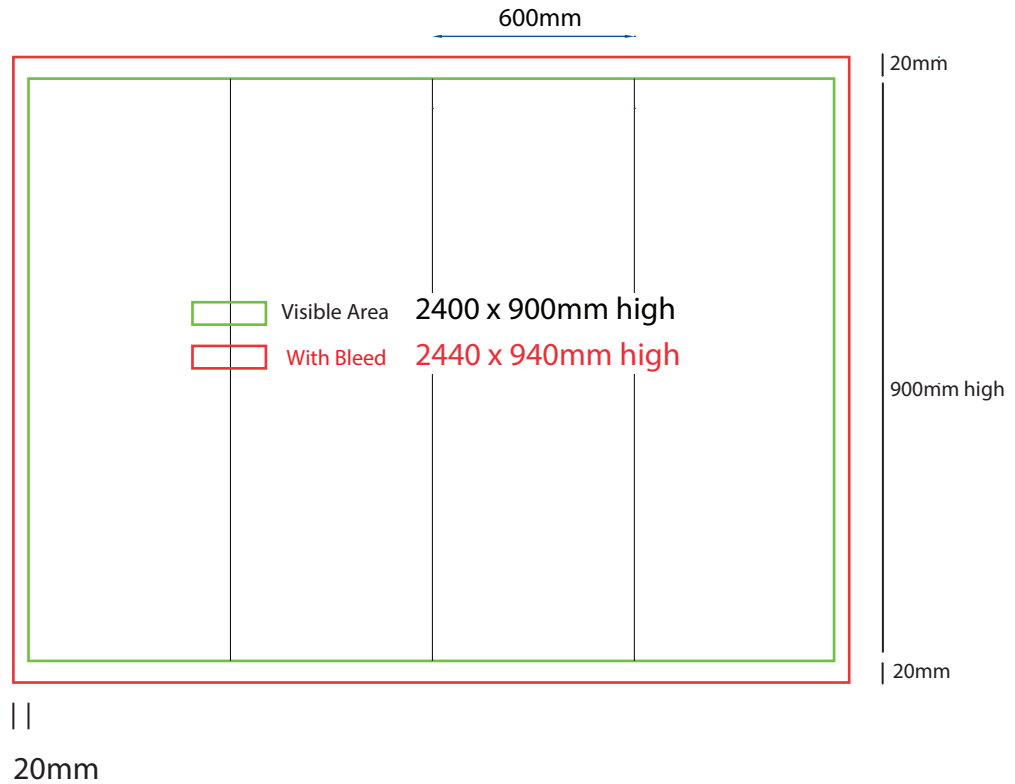

www.maxdisplays.com.au

How to Setup Print Ready Artwork

- Convert all text to outlines
- Embed all images and elements as per template
- No trim, crop or registration marks
- Artwork supplied as a PDF
- Bitmap images no less than 130 DPI

Sending Us Your Files

- Files under 10MB email to design@maxdisplay.com.au
- Over 10MB files, send your download link to our email or upload to our website www.maxdisplays.com.au