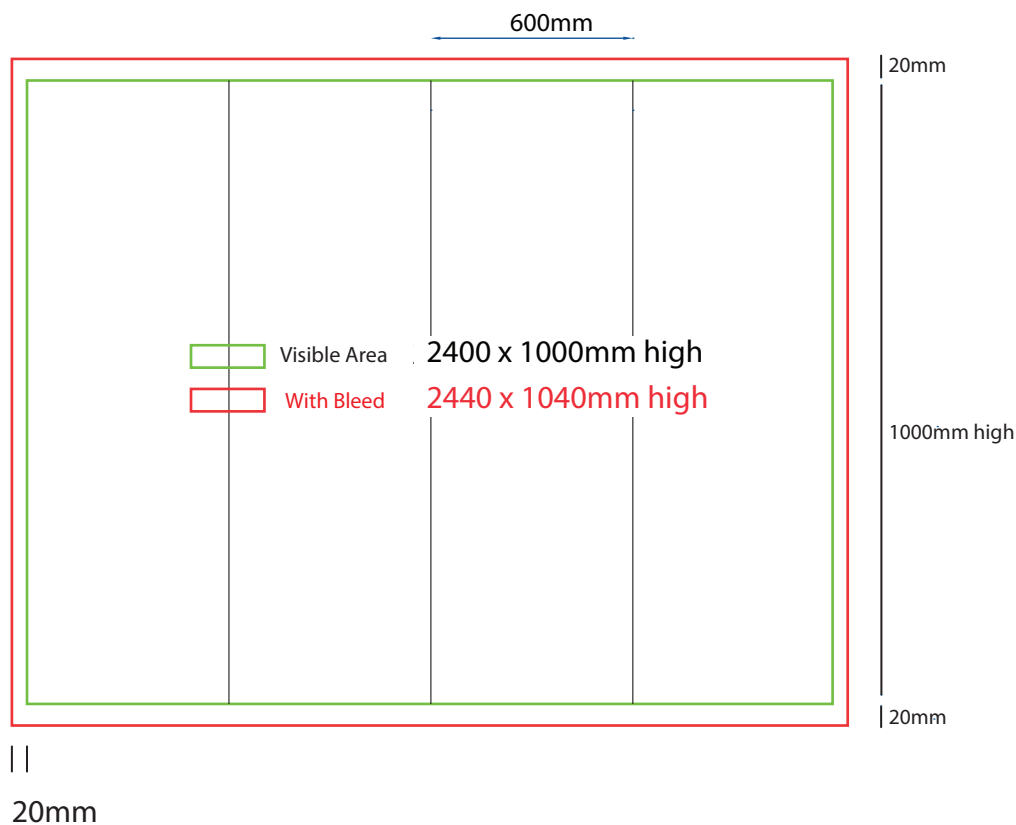

600mm sq x 1000mm high

How to Setup Print Ready Artwork

- Convert all text to outlines
- Embed all images and elements as per template
- No trim, crop or registration marks
- Artwork supplied as a PDF
- Bitmap images no less than 130 DPI

Sending Us Your Files

- Files under 10MB email to design@maxdisplay.com.au
- Over 10MB files, send your download link to our email or upload to our website www.maxdisplays.com.au